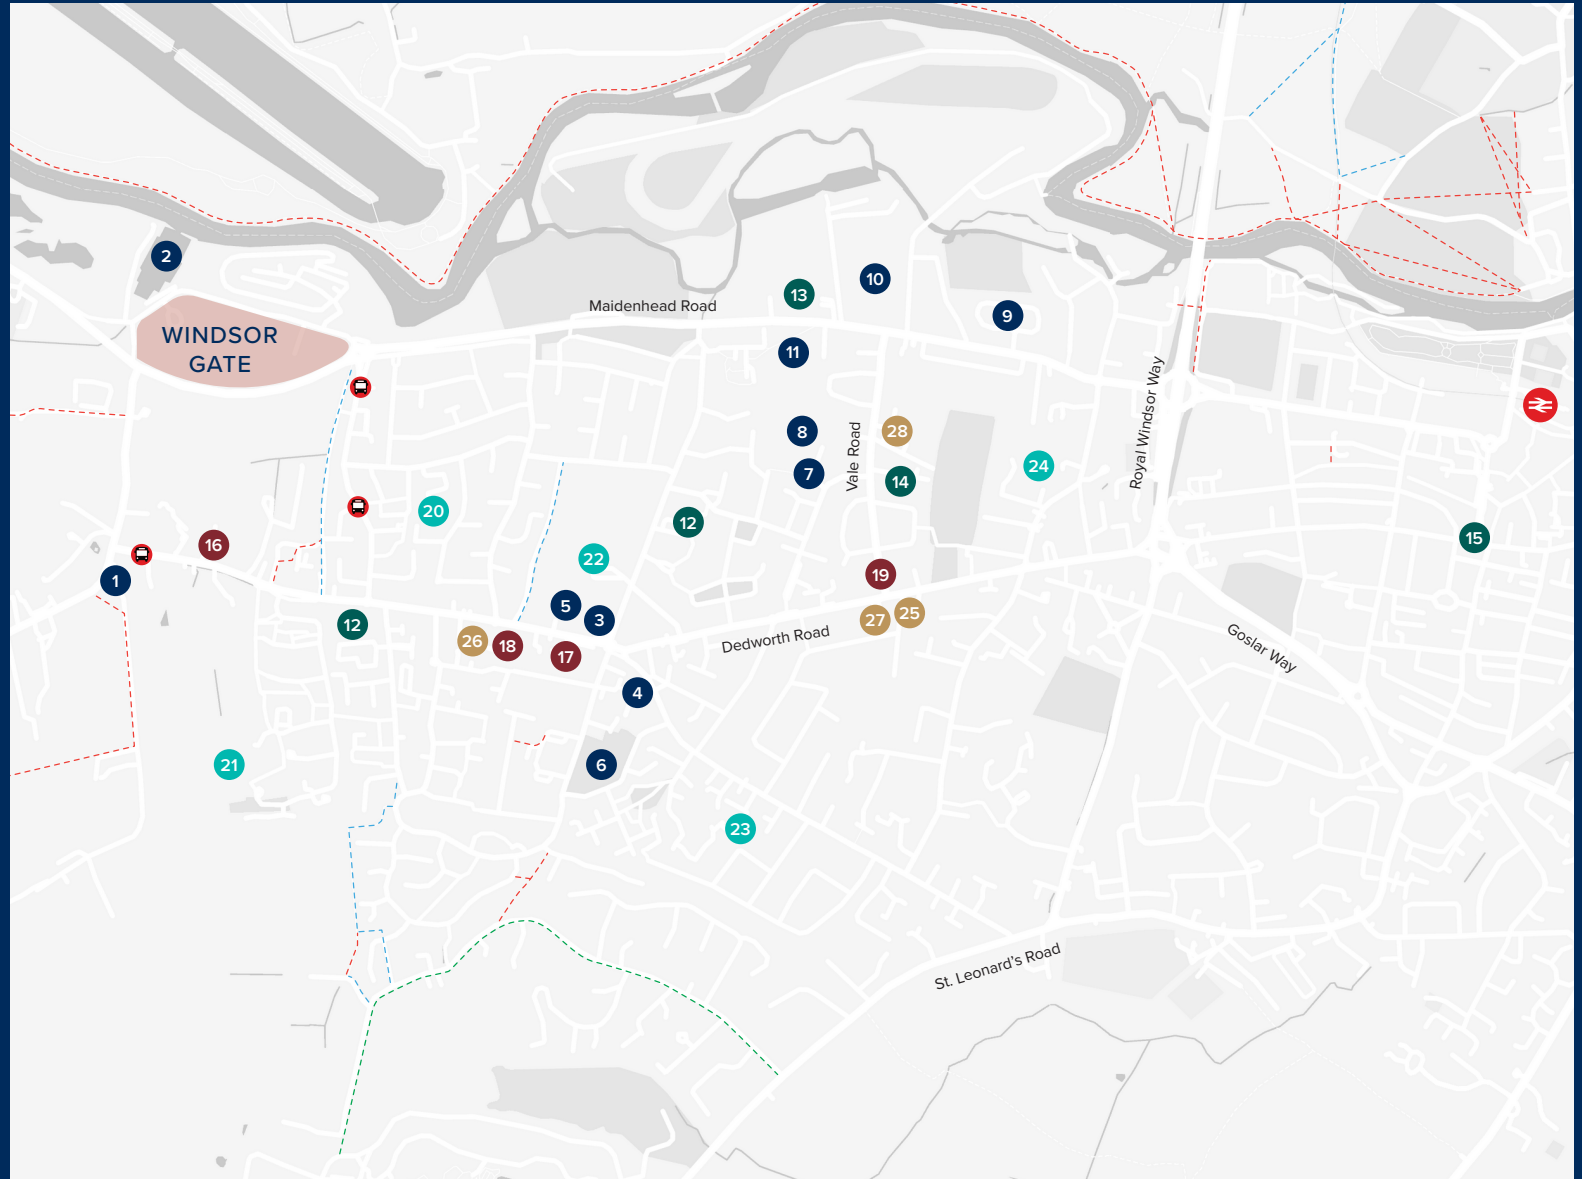

# WINDSOR GATE

## LOCAL AREA PLAN

### Location/Facility

- 1 The Greene Oak PH
- 2 Windsor Marina
- 3 Dedworth Green Baptist Church
- 4 Scout Hut (Wolf Lane)
- 5 Dedworth Library
- 6 Foster Avenue Open Space
- 7 New Windsor Community Association Centre
- 8 Clewer Memorial Recreational Ground
- 9 Clewer Park and Allotment Gardens
- 10 Royal Windsor Racecourse
- 11 Dedworth Manor Open Space
- 12 Fairacres Industrial Estate
- 13 Centrica Offices (Maidenhead Road)
- 14 Industrial Estate (Shirley Avenue)
- 15 Windsor Town Centre
- 16 Aldi
- 17 Dedworth Road Local Shops (Inc. Post Office)
- 18 Tesco
- 19 Vale Road / Dedworth Road Local Shops
- 20 Homer First School
- 21 Alexander First School
- 22 Dedworth Middle School, Dedworth Green First School and Nursery
- 23 Hill Top First School
- 24 St Edwards First and Middle Schools
- 25 Care Dental Practice
- 26 Tesco Pharmacy
- 27 Boots Pharmacy
- 28 Dedworth Medical Centre

Nearest Bus Stops

Windsor Railway Station

Footpath

Bridleway

Restricted Byway